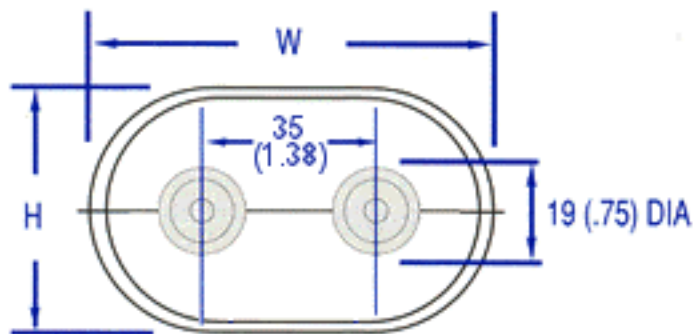

Detail D2

NOTE:
MAXIMUM TORQUE
IS 15 INCH LBS.